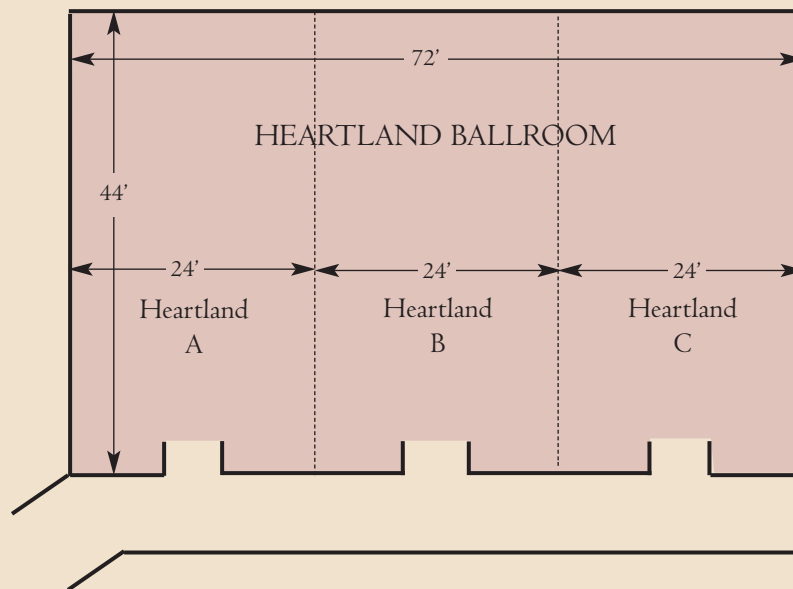

## MEETING AND BANQUET FACILITIES AND CAPACITIES

Room	L x W x H	Sq. Ft.	Banquet	Reception	Theatre	Classroom	Conference	U-Shape
Heartland (A)	44 x 24 x 12	1,056	65	125	100	60	25	30
Heartland (B)	44 x 24 x 12	1,056	65	125	100	60	25	30
Heartland (C)	44 x 24 x 12	1,056	65	125	100	60	25	30
A & B	44 x 48 x 12	2,112	130	200	200	120	50	60
B & C	44 x 48 x 12	2,112	130	200	200	120	50	60
Heartland Ballroom (A, B & C)	44 x 72 x 12	3,168	300	450	350	200	75	300
Rutherford Boardroom	24 x 14 x 8	336	-	-	-	-	12	-
Rosecrans Boardroom	24 x 14 x 8	336	16	20	25	14	-	14
Poolside Natatorium	-	-	-	125	-	-	-	-