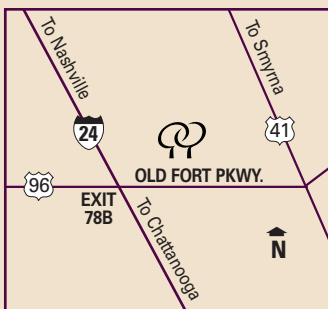

Doubletree Hotel Murfreesboro
1850 Old Fort Parkway
Murfreesboro, Tennessee 37129
Dial Direct: (615) 895-5555
Fax: (615) 895-3557

www.murfreesboro.doubletree.com
I-800-222-TREE

FACILITIES/SERVICES

- 168 luxurious guest rooms
- 3 one bedroom suites
- Executive Level with private access, extra comfort and services, complimentary continental breakfast and evening hors d'oeuvres served in the private lounge
- Complimentary wireless high-speed internet access
- Business center with two work stations, computer, printer and copier
- Fax service available
- Express check-out
- Complimentary USA TODAY® delivered on weekday mornings

ALL ROOMS FEATURE

- Complimentary wireless high-speed internet access
- Sweet Dreams® by Doubletree sleep experience with plush-top mattress, luxurious linens, down comforter and jumbo pillows
- 20% more floor space than conventional hotel rooms
- Voicemail and data port
- Refrigerator and coffeemaker
- Hair dryer, iron and ironing board
- Remote control 27-inch TV with premium movie channels through LodgeNet® and On Demand pay per view movies
- Signature Doubletree alarm clock radio featuring MP3 and CD player
- PrinterOn™ guest room printing
- Electronic door locks
- Individual climate controls

GDS CODES:

Amadeus: BNA286
Apollo/Galileo: 28266
Sabre/Worldspan: 14475

DINING & ENTERTAINMENT

- Fanatics is a casual sports restaurant with American cuisine. Sports and popular programming are shown on three large screen TVs and twenty 32-inch monitors.
- Room service

RECREATION

- Heated indoor/outdoor pool
- Indoor whirlpool
- Fully equipped fitness facility on site
- Two golf courses within 1.5 miles
- Scenic Greenway system for walking/jogging

SURROUNDING ATTRACTIONS

- One-half mile to Stones River Mall
- 1.5 miles to Stones River Battlefield
- 3 miles to The Discovery Center at Murfree Spring
- 6 miles to Tennessee Miller Coliseum
- 10 miles to Middle Tennessee State University
- 12 miles to the Nashville Superspeedway
- 12 miles to Sam Davis Home
- 45 miles to Jack Daniel's Distillery

HILTON HHONORS®

- Hilton HHonors is the only hotel guest reward program that lets you earn both hotel points and airline miles for the same stay at more than 2,700 hotels worldwide.
- With the Hilton HHonors Event Planner program, Event Planners can earn Points & Miles® for qualifying events. Ask your sales person for details.

Warm chocolate chip cookies await you at over 160 Doubletree locations in the USA, Canada and Latin America.